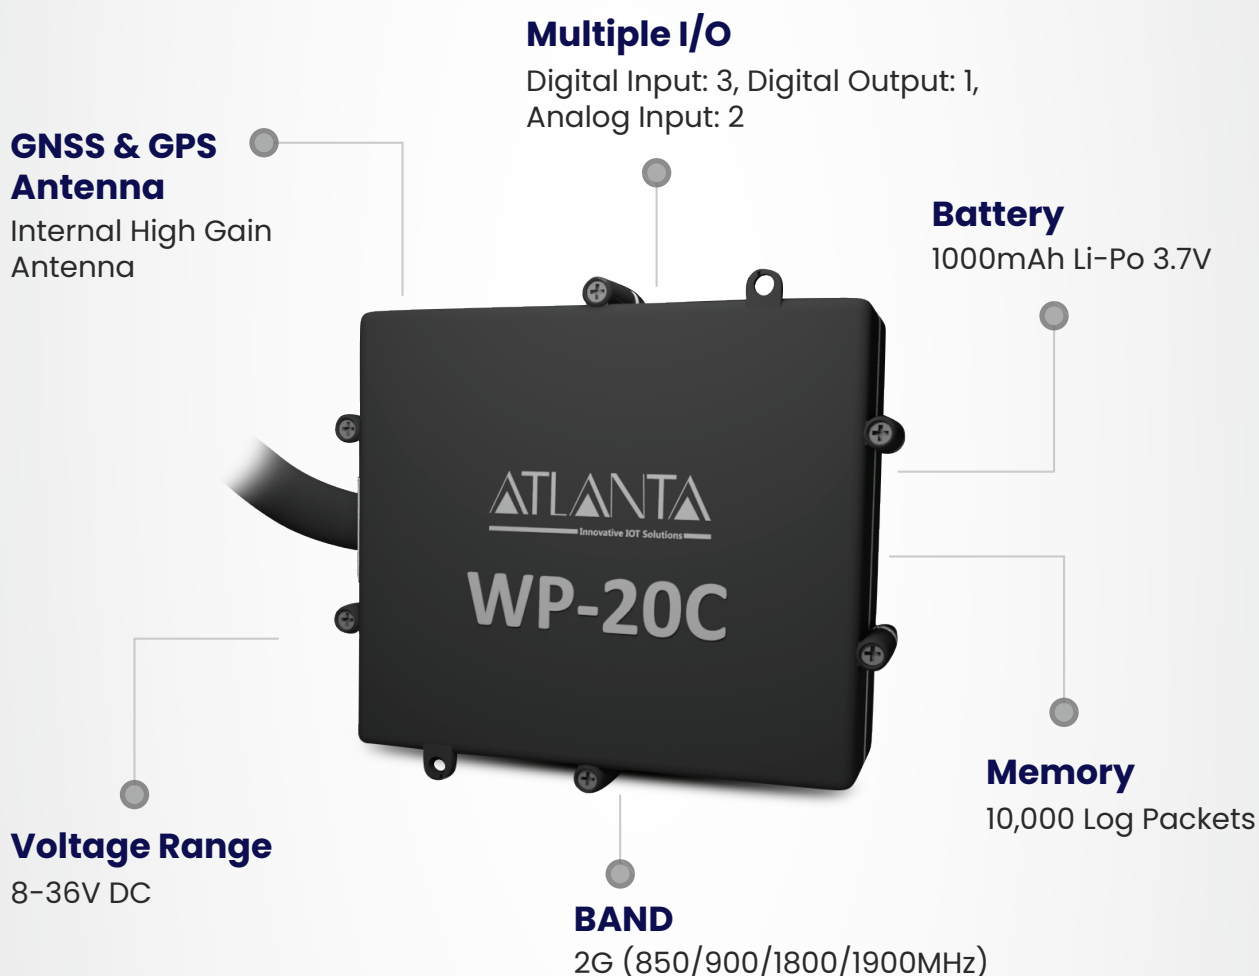

WP-20C

Atlanta WP20C is a smart vehicle tracker device with a host of comfort features. Vehicle tracker device "WP20C" enables you to communicate directly with your vehicle. Locate and or immobilize the vehicle in real-time if your vehicle is lost or robbed.

Key Features

I/Os	Digital Input: 3, Digital Output: 1, Analog Input: 2
GNSS & GSM Antenna	Internal High Gain Antenna
Indicators	3 LED's (Power, GSM, GNSS)
SIM	Micro SIM
Memory	10,000 Log Packets
Support	Accelerometer Support

Power

Voltage Range	8-36V DC
Battery	1000mAh Li-Po 3.7V

Navigation

GNSS	GPS, QZSS, BeiDou, GAGAN
Channels	22 Tracking / 66 Acquisition Channel
Sensitivity	-165dBm
Acceleration Accuracy	0.1 m/s ²
Velocity Accuracy	< 0.1m/s (within +/- 15% error)
Hot Start	< 1sec
Warm Start	< 30sec
Cold Start	< 31sec